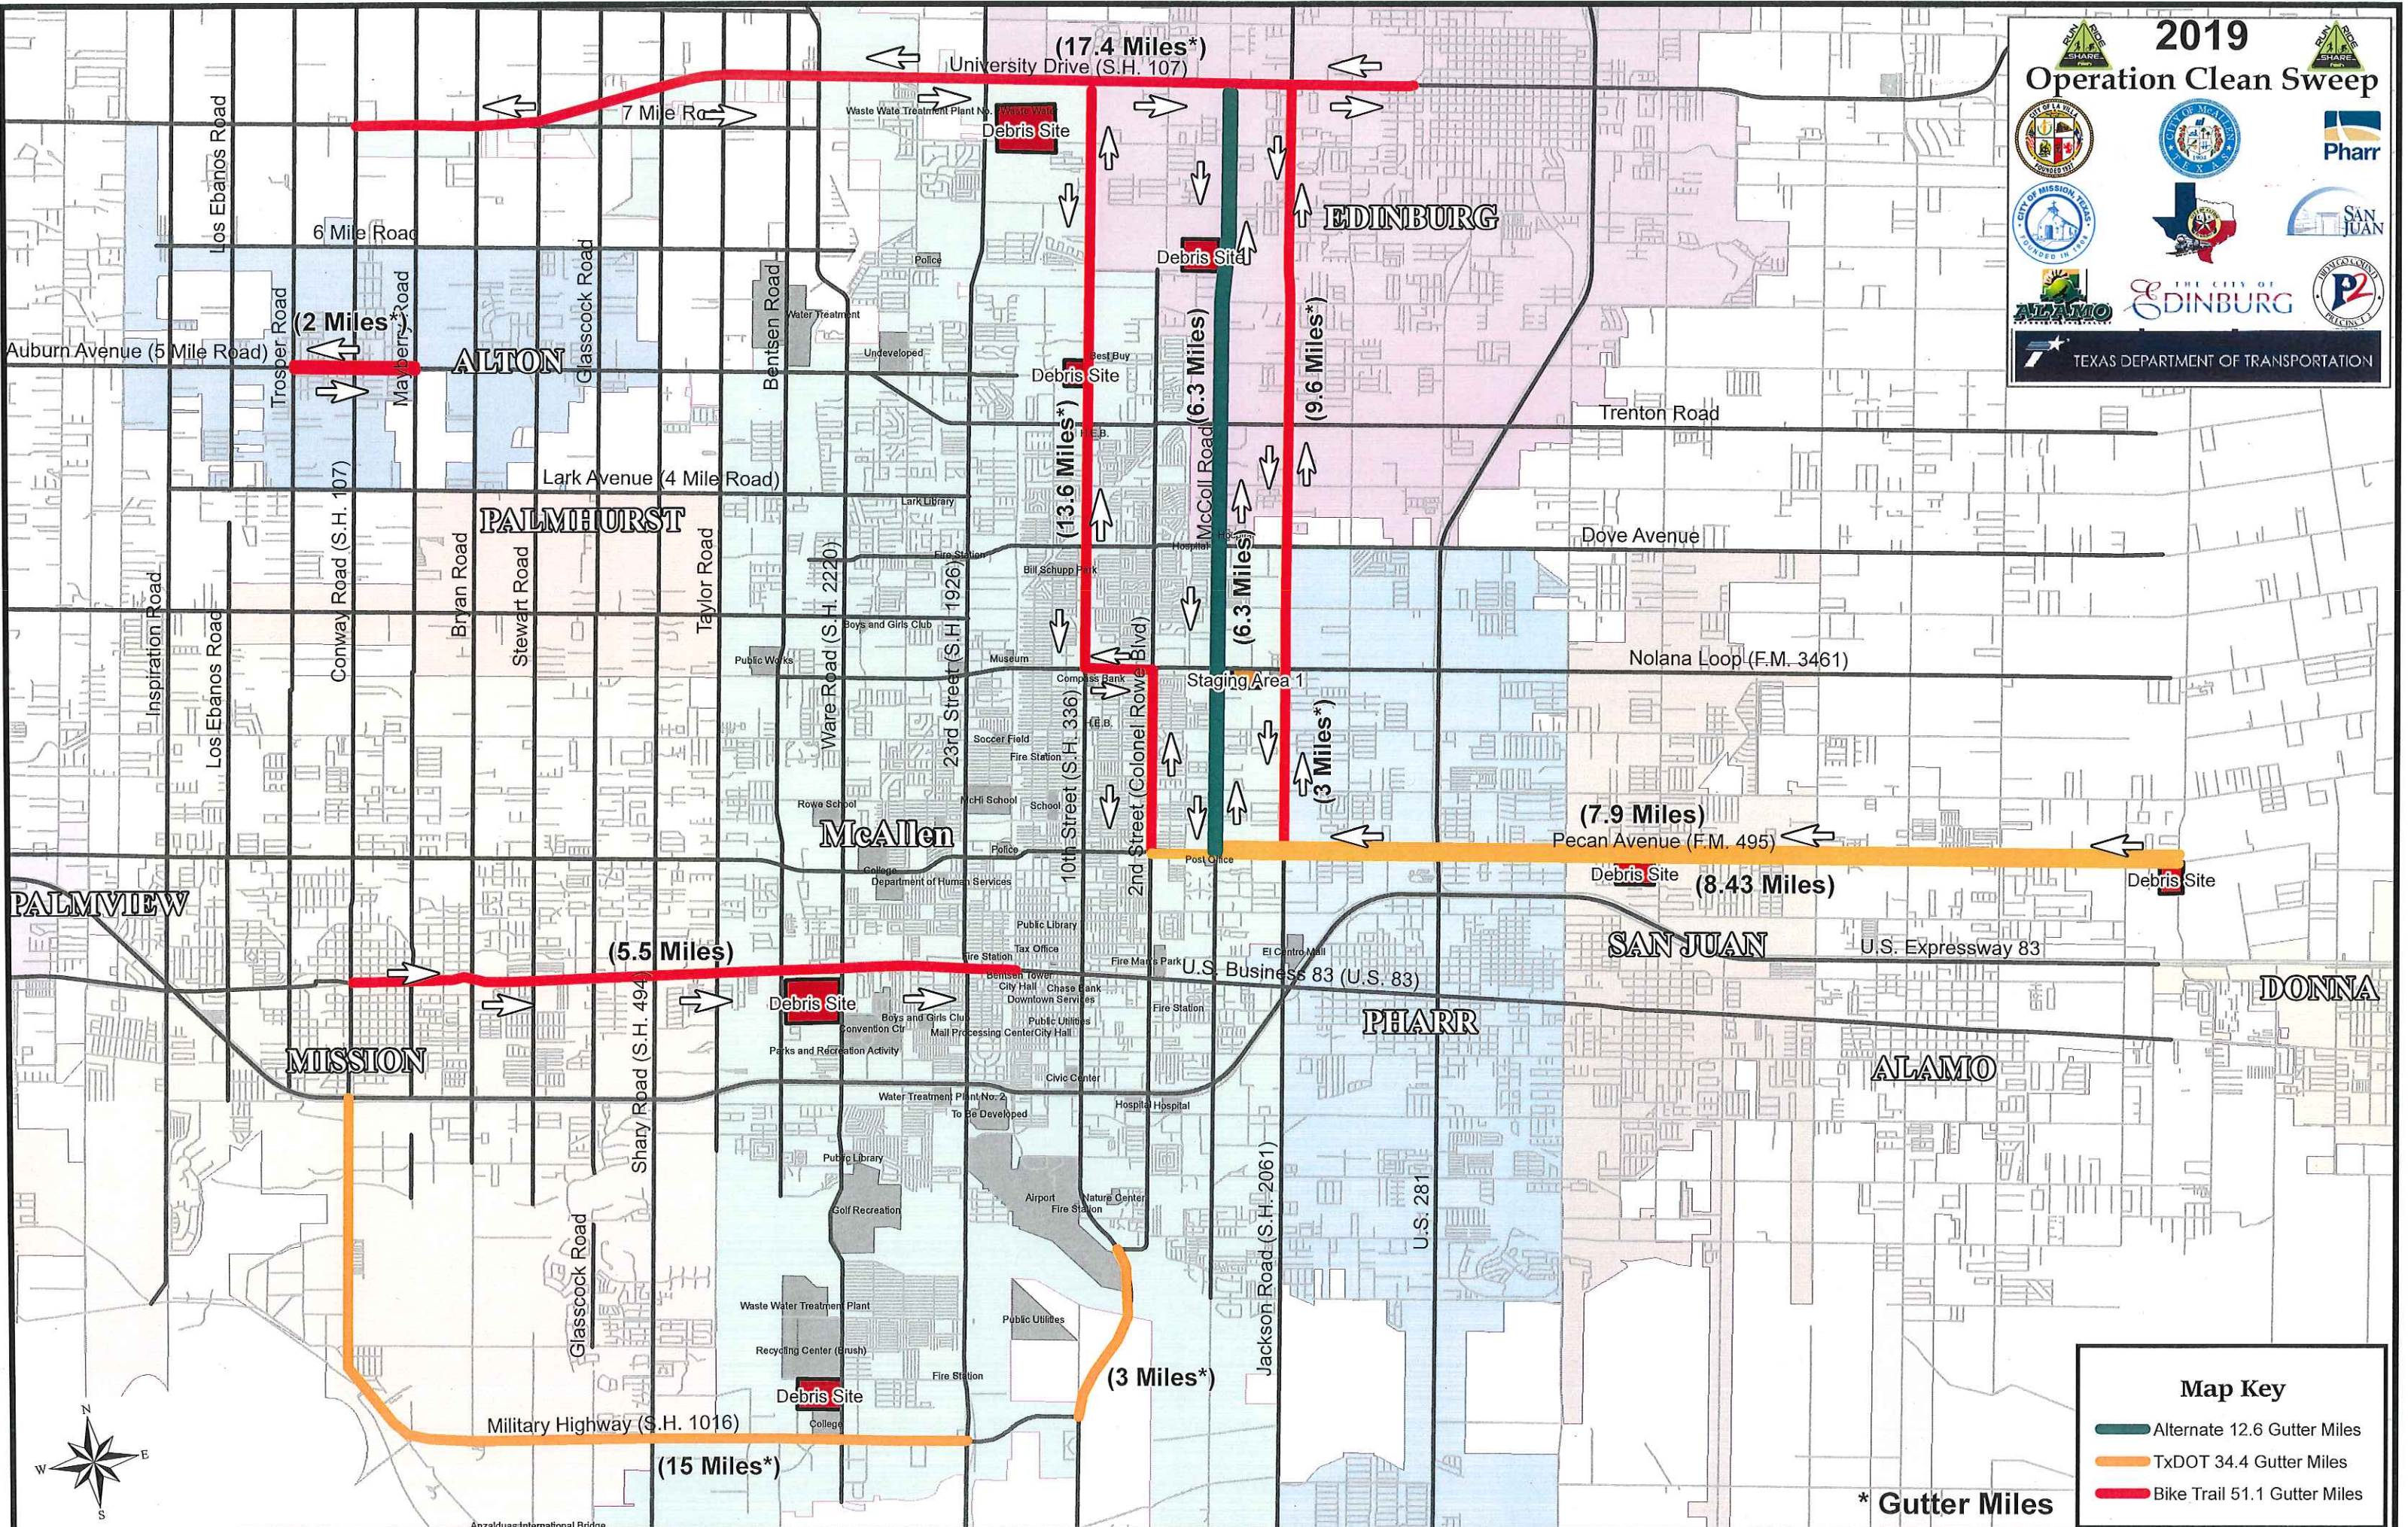

Map Key

Team	Color
Rover	Red
Mcallen2	Green
TXDOT2	Orange
Mcallen2	Dark Green
TXDOT1	Light Orange
Mission/Mcallen	Red
Alton	Yellow
Edinburg/PCT2	Blue
Mcallen1	Light Blue
Pharr/Alamo	Purple

* Gutter Miles

Map Key

- Alternate 12.6 Gutter Miles
- TxDOT 34.4 Gutter Miles
- Bike Trail 51.1 Gutter Miles

* Gutter Miles