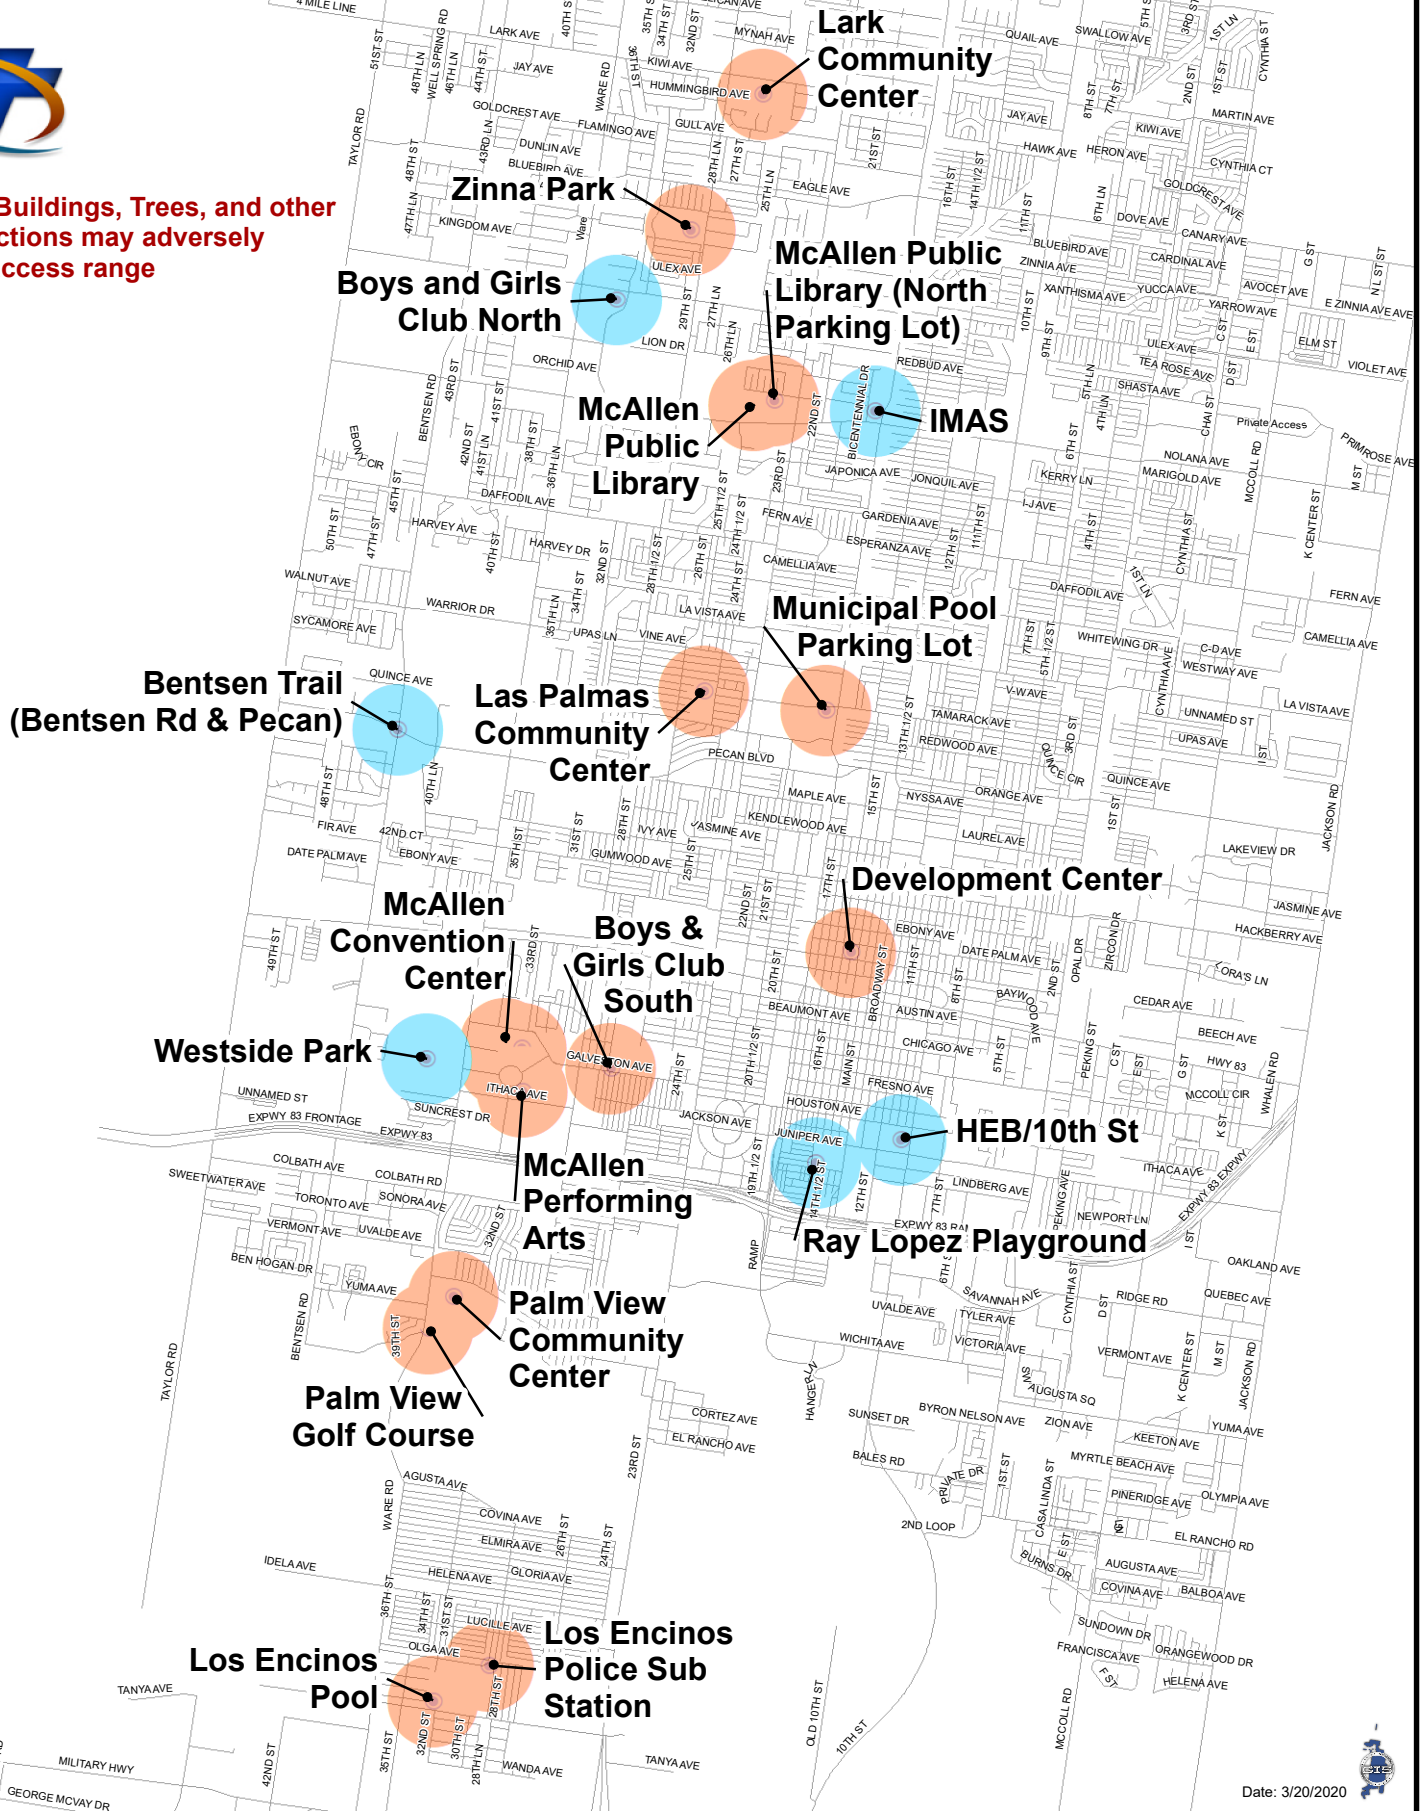

**\*Note: Buildings, Trees, and other Obstructions may adversely affect access range**

Date: 3/20/2020

# WiFi Hot Spots

## City of McAllen